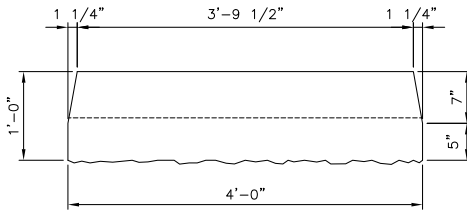

# MIDDLE

VOLUME: 4.9 CF  
 WEIGHT: 730 LBS  
 CENTER OF GRAVITY: 6.1 IN

LEFT END VIEW

FRONT VIEW

RIGHT END VIEW

BOTTOM VIEW

TOP VIEW

**12" WIDE BLOCK PROPERTIES**