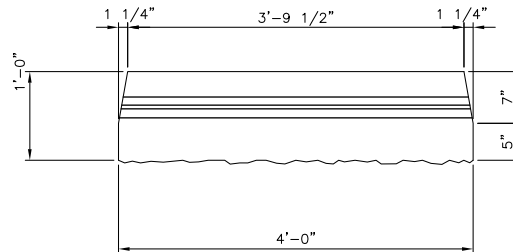

# MIDDLE

VOLUME: 4.9 CF  
 WEIGHT: 730 LBS  
 CENTER OF GRAVITY: 6.1 IN

LEFT END VIEW

FRONT VIEW

RIGHT END VIEW

BOTTOM VIEW

TOP VIEW

**12" WIDE BLOCK PROPERTIES**