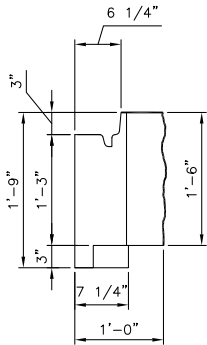

# MIDDLE

VOLUME: 4.9 CF  
 WEIGHT: 730 LBS  
 CENTER OF GRAVITY: 6.1 IN

LEFT END VIEW

FRONT VIEW

RIGHT END VIEW

BOTTOM VIEW

TOP VIEW

**12" WIDE BLOCK PROPERTIES**