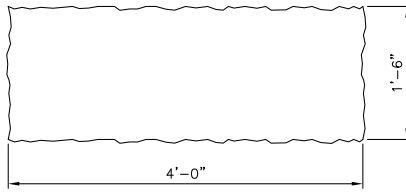

# MIDDLE

VOLUME: 4.9 CF  
 WEIGHT: 730 LBS  
 CENTER OF GRAVITY: 6.1 IN

LEFT END VIEW

FRONT VIEW

RIGHT END VIEW

BOTTOM VIEW

TOP VIEW

**12" WIDE BLOCK PROPERTIES**