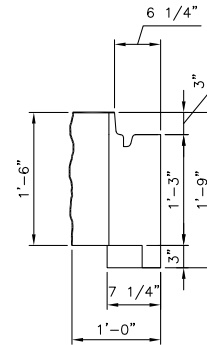

# MIDDLE

VOLUME: 4.9 CF  
 WEIGHT: 730 LBS  
 CENTER OF GRAVITY: 6.1 IN

LEFT END VIEW

FRONT VIEW

RIGHT END VIEW

BOTTOM VIEW

TOP VIEW

**12" WIDE BLOCK PROPERTIES**