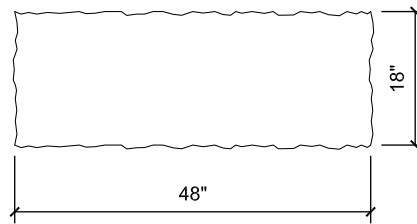

# BOTTOM

VOLUME: 4.5 CF  
 WEIGHT: 673 LBS  
 CENTER OF GRAVITY: 5.8 IN

LEFT END VIEW

FRONT VIEW

RIGHT END VIEW

BOTTOM VIEW

TOP VIEW

**12" WIDE BLOCK PROPERTIES**