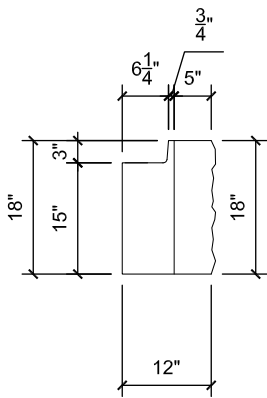

# BOTTOM

VOLUME: 4.5 CF  
 WEIGHT: 673 LBS  
 CENTER OF GRAVITY: 5.8 IN

LEFT END VIEW

FRONT VIEW

RIGHT END VIEW

BOTTOM VIEW

TOP VIEW

**12" WIDE BLOCK PROPERTIES**