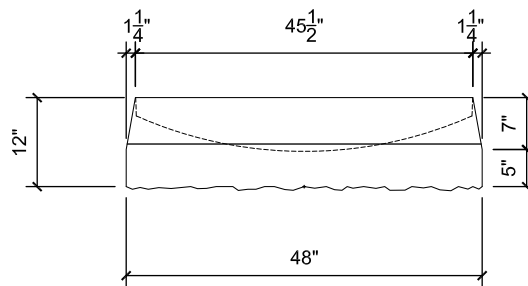

# BOTTOM

VOLUME: 4.5 CF  
 WEIGHT: 673 LBS  
 CENTER OF GRAVITY: 5.8 IN

LEFT END VIEW

FRONT VIEW

RIGHT END VIEW

BOTTOM VIEW

TOP VIEW

**12" WIDE BLOCK PROPERTIES**