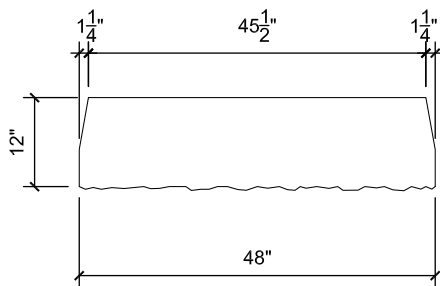

# BOTTOM

VOLUME: 4.5 CF  
 WEIGHT: 673 LBS  
 CENTER OF GRAVITY: 5.8 IN

LEFT END VIEW

FRONT VIEW

RIGHT END VIEW

BOTTOM VIEW

TOP VIEW

**12" WIDE BLOCK PROPERTIES**