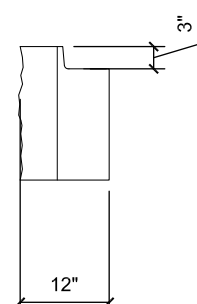

# BOTTOM

VOLUME: 4.5 CF  
 WEIGHT: 673 LBS  
 CENTER OF GRAVITY: 5.8 IN

LEFT END VIEW

FRONT VIEW

RIGHT END VIEW

BOTTOM VIEW

TOP VIEW

**12" WIDE BLOCK PROPERTIES**